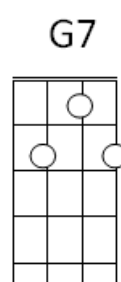

SHE'LL BE COMING ROUND THE MOUNTAIN for Ukulele

Key: C Level 4 (F chord)

V1. She'll be coming round the mountain when she comes (toot toot)

G7 C

G7

She'll be coming round the mountain when she comes (toot toot)

Timing- 4/4:

ONE, 2, 3, 4,

ONE, 2, 3, 4...

e.g.

D, Du, Du, D,

D, Du, Du, D....

*Starting note: ^ (G)