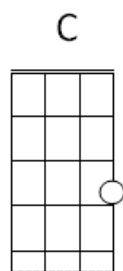

SHE'LL BE COMING ROUND THE MOUNTAIN for Ukulele

Key: C Level 4 (F chord)

V1. She'll be coming round the mountain when she comes (toot toot)

G7 C

G7

She'll be coming round the mountain when she comes (toot toot)

Timing- 4/4:

ONE, 2, 3, 4,

ONE, 2, 3, 4...

e.g.

D, Du, Du, D,

D, Du, Du, D....

*Starting note: ^ (G)